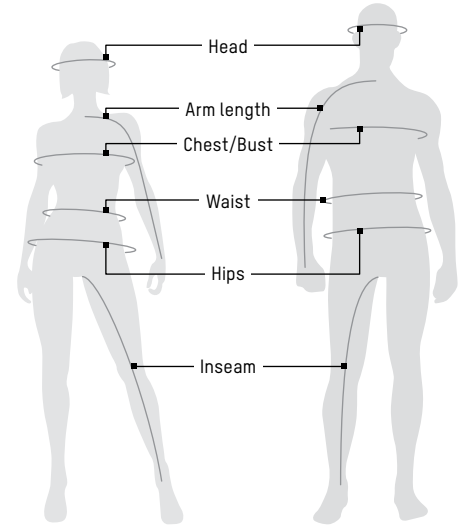

SIZING CHART

HOW TO MEASURE

For best results, have someone else take measurements.

Measure body in underwear.

Tape must be snug but not tight.

If measurements fall between two sizes, order the larger size.

HEIGHT: Without shoes, standing with heels and back against a wall.

HEAD: Around your head, from the center of the forehead, above the ears and over the natural bump at the back of the head.

ARM LENGTH: Let the hands hang down on the side in a slightly bent position. Measure from the center of the back of your neck, along the length of your arm, to the wrist.

CHEST/BUST: Measure under your arm, around the fullest part of your chest.

WAIST: Measure around your waist at the narrowest place.

HIPS: Across the fullest part of the seat.

INSEAM: Without shoes, from crotch to the floor.

GLOVES: Measure palm width.

BOOTS: Foot length from heel to toe.

WHAT CODE REPRESENTS YOUR SIZE?

1. Find your size.

2. The corresponding code is THE CODE you use to complete the part number on your order.